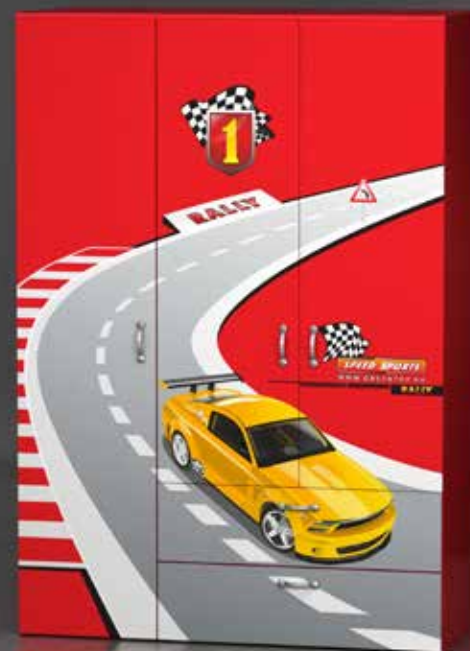

GAS PUMP

STYLISH STICKERS

FUN STUDY DESK

MODERN & MINIMALIST DESIGN

SHELF DRESSER

Complete the look with a matching furniture..

DRESSER, END TABLE AND STUDY DESK OPTIONS

DRESSER, END TABLE AND STUDY DESK