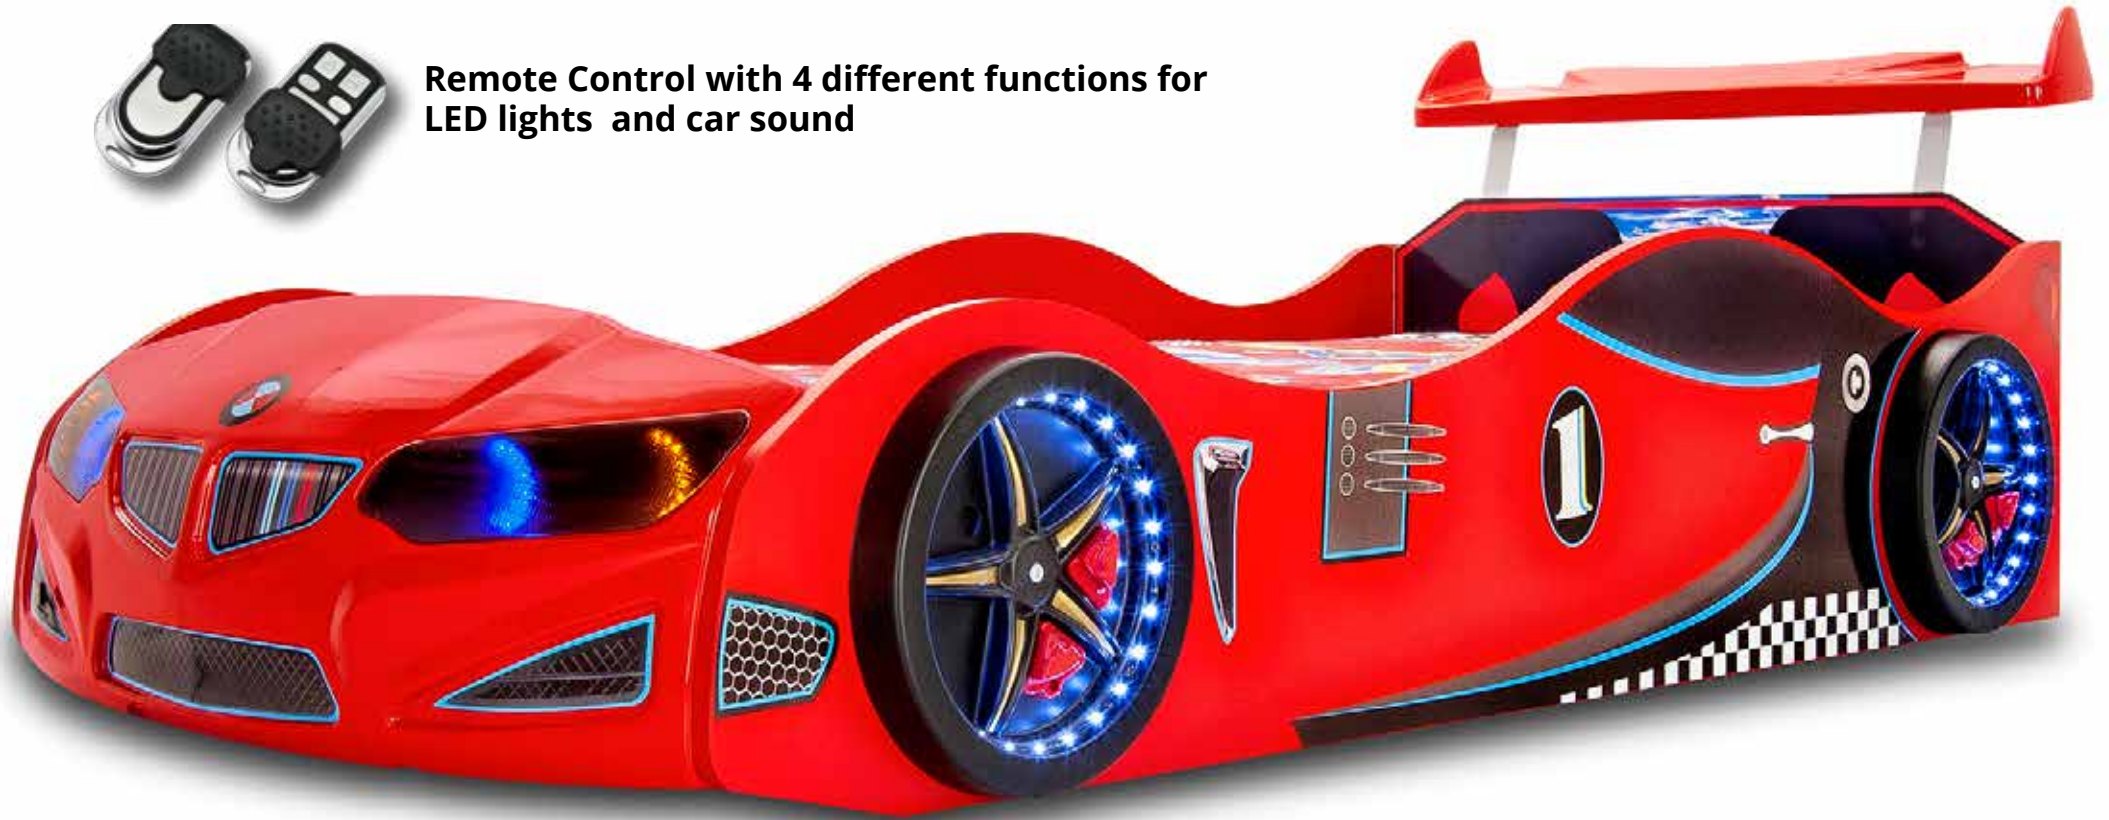

Mattress size:
L74" x W35" x H9"

Weight: 167 lbs

Remote Control with 4 different functions for LED lights and car sound

GT86

SPECIFICATIONS

INTERIOR PADDING SEATS

FUNCTIONING LED HEADLIGHTS

COLORED LED LIGHT UP WHEELS

Bed Frame: W88" x L40" x H 25" (assembled size)
Mattress Size: L 75" x W36" x H6"
Weight: 110 lbs

GT1 - CAR BED

Remote Control with 4 different functions for LED lights and car sound

“ We design, manufacture and make car passionate kids’ dream come true. Is he passionate about race cars? You’re at the right spot for race car bed.”